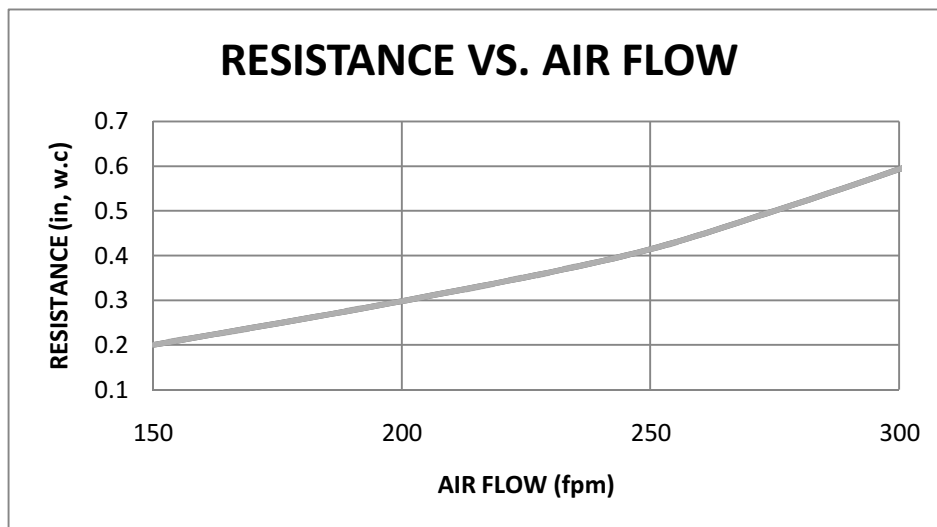

**COMMERCIAL
GREASE FILTERS
KITCHEN VENTILATION SYSTEMS**

BAFFLE TYPE: This filter reduces fire hazards and promotes sanitation by drawing away grease from the air flowing through the filter. Its high efficiency protects blower equipment and prolongs motor life.

CONSTRUCTION: Available in heavy duty aluminum or stainless steel, the baffle filters utilizes circular baffles firmly secured in a concave shaped frame.

PERFORMANCE

TECHINAL INFO: UL classified and will handle air flow up to 300 fpm with 94% efficiency.

ALL-FILTERS, INC.
P.O. BOX 19144 RENO, NEVADA 89511
PHONE: (775) 825 7600
FAX: (775) 825 7707
E-MAIL: allfilters2000@sbcglobal.net